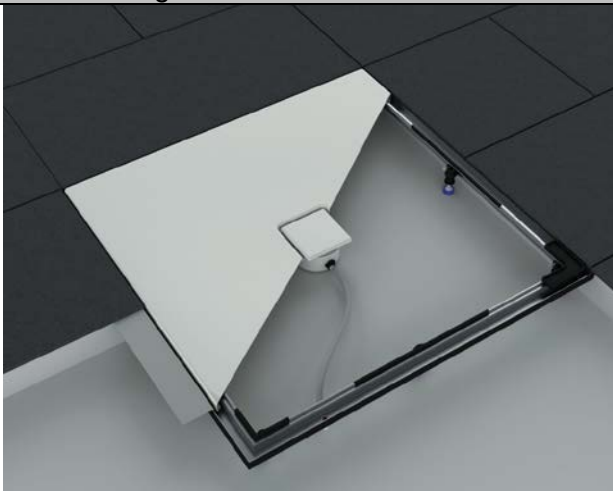

### Floor level showers – Blue Responsibility

01: The Advantix Vario shower channel can also be installed at a 90° angle using a corner element.

Source: Viega GmbH & Co. KG

02: Shower channels up to 280 cm length can be installed by connecting two Vario shower channels.

Source: Viega GmbH & Co. KG

03: Kaldewei installation system frame ESR II for Conoflat.

Source: Franz Kaldewei GmbH & Co. KG

04: Floor level showers can be integrated harmoniously into the bathroom.

Source: Franz Kaldewei GmbH & Co. KG

05: The low height of just 80 mm is ideal for refurbishing older buildings.

Source: MEPA – Pauli & Menden GmbH

06: Especially for difficult installation situations: All technical elements are installed inside the wall, the system is possible from a screed height of 4 cm.